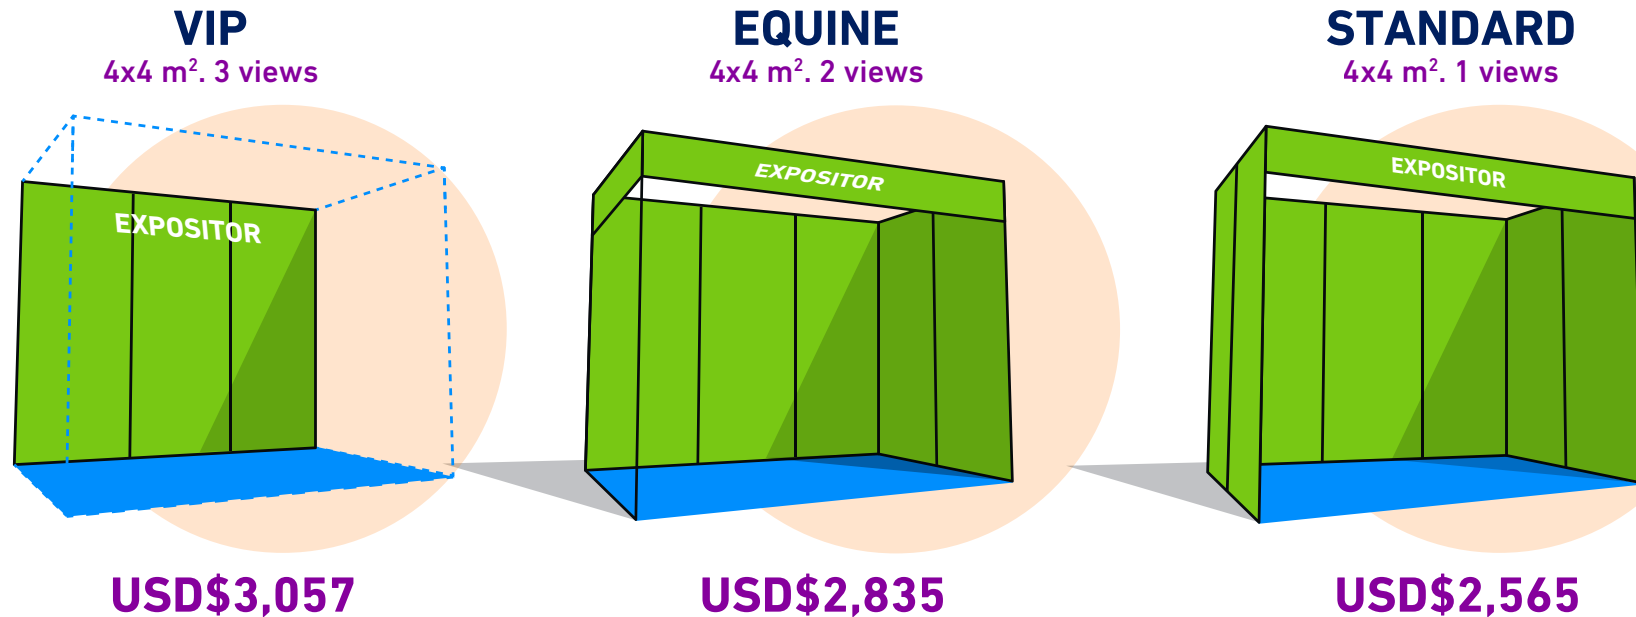

Institutional Stand measuring 4m x 4m, armed with aluminum posts and stringers and 3mm MDF panels, white laminated finish on both sides. It also includes 1 table, 2 chairs, 1 double contact for 1000w, 1 vinyl cut sign (maximum 25 characters) and 1 2x39 lamp